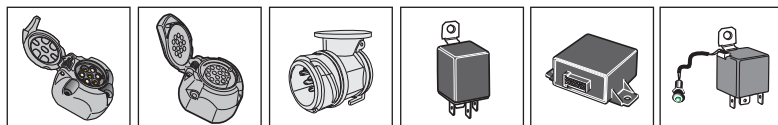

SPARE PARTS

www.ecs-electronics.com